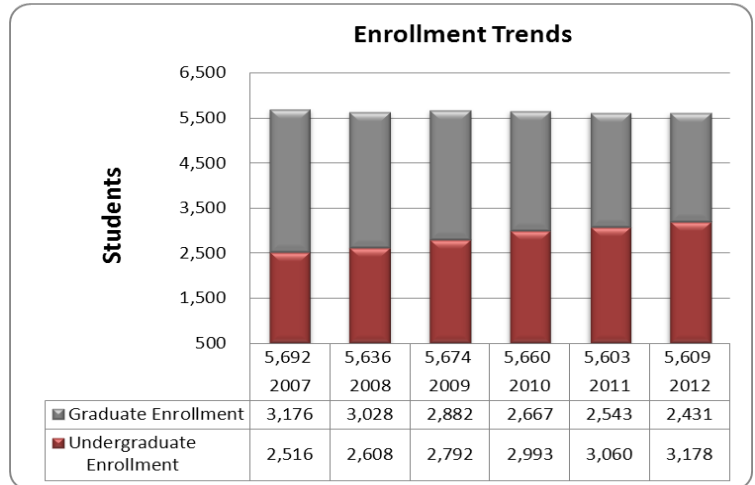

GOVERNORS STATE UNIVERSITY

FAST FACTS - FALL 2012

STUDENTS

Total Student Enrollment 5,609

DEGREE SEEKING

5,316
Undergraduate 3,114
Graduate 2,202
    Masters (2,017)
    Doctorate (185)

NON-DEGREE SEEKING

293
Undergraduate 64
Graduate 229

ENROLLMENT STATUS

Full-time 1,890
Undergraduate 1,269
Graduate 475
Doctorate 146

Part-time 3,719
Undergraduate 1,909
Graduate 1,771
Doctorate 39

RACE/ETHNICITY

White 2,479
Race /Ethnicity Unknown 312
Nonresident Alien 90

MINORITY ENROLLMENT

48.6%
Black or African American 2,129
Hispanic 431
Asian 85
American Indian/Alaskan Native 16
Hawaiian or Pacific Islander 8
Multi-Racial 59