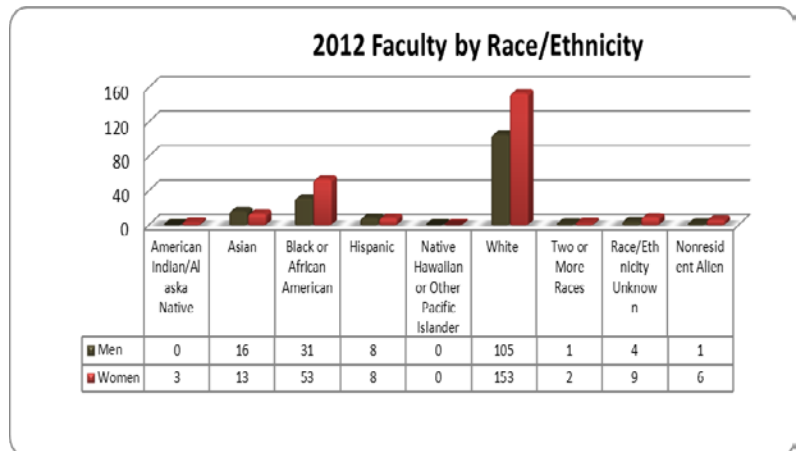

FACULTY

Total Faculty	413
Full-Time	208
Part-Time and Adjuncts	205
Full-time Tenured	38%
Full-time Tenure-Track	33%
Minority Faculty	33%
Female Faculty	60%