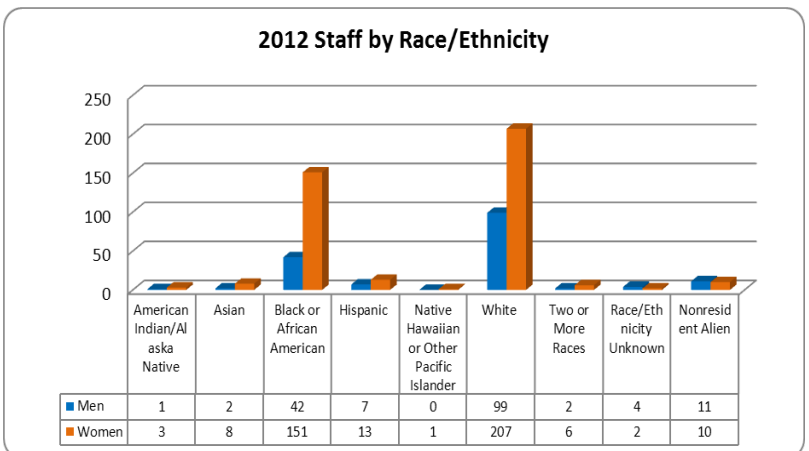

STAFF

Total Staff *	569
Full-Time	466
Part-Time	103
Minority Staff	42%
Female Staff	86%

* Staff headcount includes 69 graduate assistants.