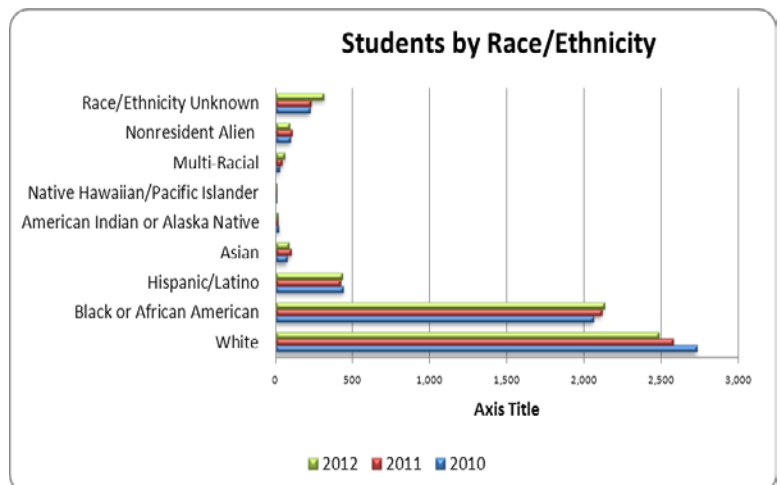

GOVERNORS STATE UNIVERSITY

FAST FACTS - FALL 2012

STUDENTS

Total Student Enrollment 5,609

DEGREE SEEKING

5,316
Undergraduate 3,114
Graduate 2,202
    Masters (2,017)
    Doctorate (185)

NON-DEGREE SEEKING

293
Undergraduate 64
Graduate 229

ENROLLMENT STATUS

Full-time 1,890
Undergraduate 1,269
Graduate 475
Doctorate 146

Part-time 3,719
Undergraduate 1,909
Graduate 1,771
Doctorate 39

RACE/ETHNICITY

White 2,479
Race /Ethnicity Unknown 312
Nonresident Alien 90

MINORITY ENROLLMENT

48.6%
Black or African American 2,129
Hispanic 431
Asian 85
American Indian/Alaskan Native 16
Hawaiian or Pacific Islander 8
Multi-Racial 59