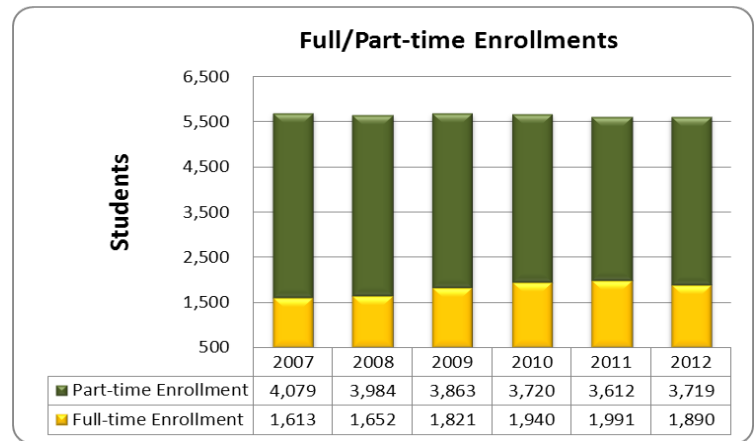

GOVERNORS STATE UNIVERSITY

FAST FACTS - FALL 2012

STUDENTS

Total Student Enrollment 5,609

DEGREE SEEKING

5,316
Undergraduate 3,114
Graduate 2,202
    Masters (2,017)
    Doctorate (185)

NON-DEGREE SEEKING

293
Undergraduate 64
Graduate 229

ENROLLMENT STATUS

Full-time 1,890
Undergraduate 1,269
Graduate 475
Doctorate 146

Part-time 3,719
Undergraduate 1,909
Graduate 1,771
Doctorate 39

RACE/ETHNICITY

White 2,479
Race /Ethnicity Unknown 312
Nonresident Alien 90

MINORITY ENROLLMENT

48.6%
Black or African American 2,129
Hispanic 431
Asian 85
American Indian/Alaskan Native 16
Hawaiian or Pacific Islander 8
Multi-Racial 59